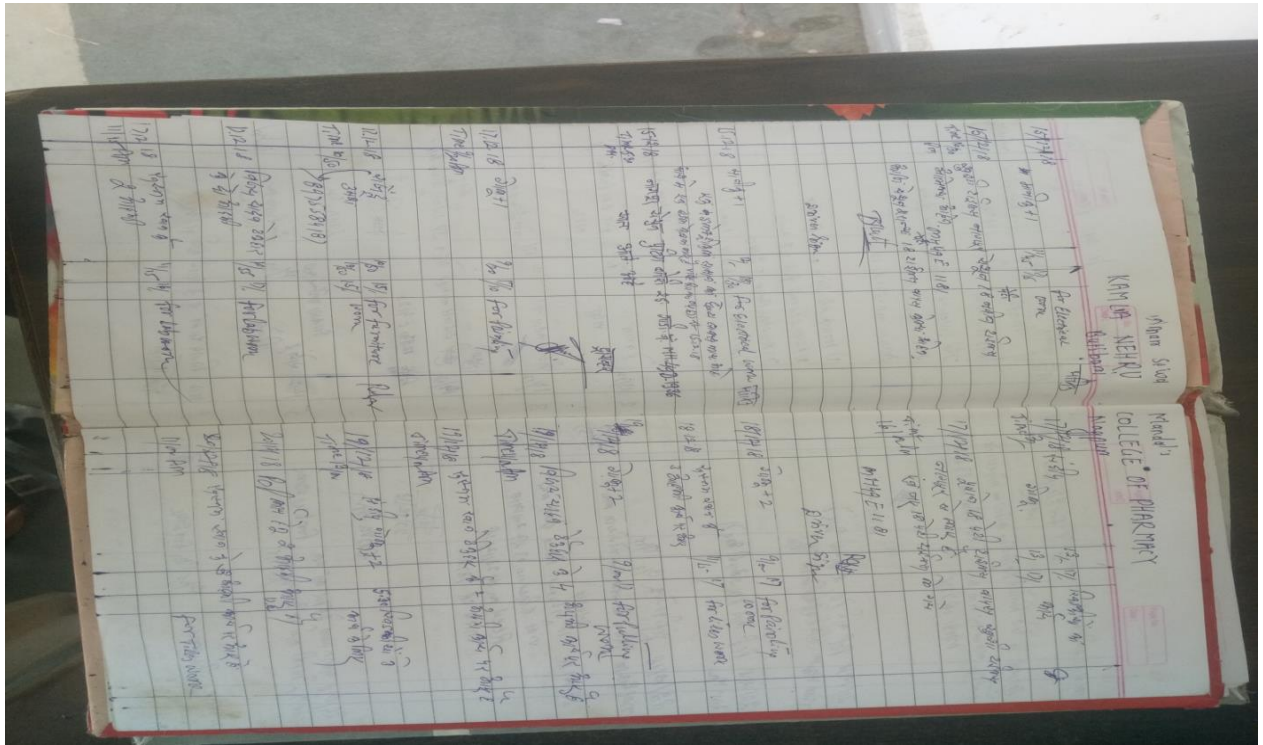

Security Guard 24*7

Sanitary Pad Dispensing Machine

Amar Sewa Mandal's
Kamla Nehru College of Pharmacy
Borkhedi (gate), Butibori, Nagpur-441 108 (M.S.)

Visitor s Record

CCTV Camera

Amar Sewa Mandal's
Kamla Nehru College of Pharmacy
Borkhedi (gate), Butibori, Nagpur-441 108 (M.S.)