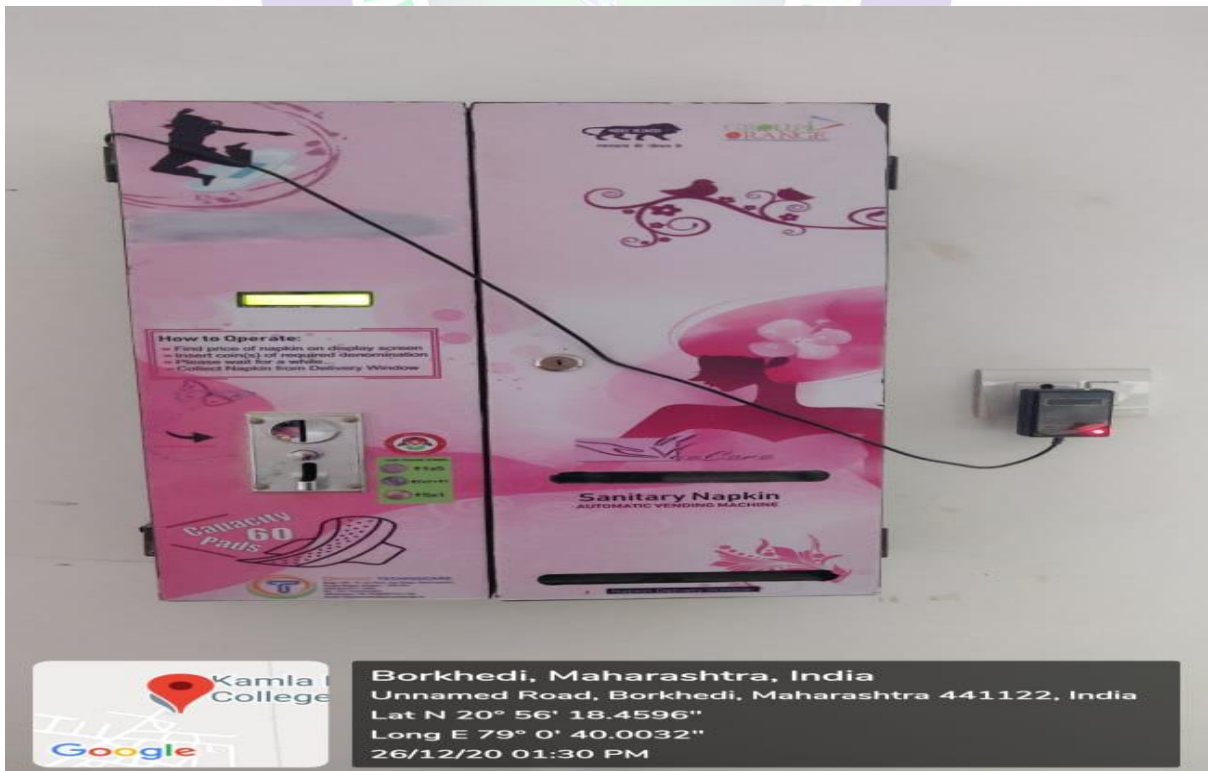

Amar Sewa Mandal's

Kamla Nehru College of Pharmacy

Borkhedi (gate), Butibori, Nagpur-441 108 (M.S.)

CRITERION 7

7.1.1.

Specific facilities provided for women in terms of Safety and security

Amar Sewa Mandal's
Kamla Nehru College of Pharmacy
Borkhedi (gate), Butibori, Nagpur-441 108 (M.S.)

Security Guard 24*7

Sanitary Pad Dispensing Machine

Amar Sewa Mandal's
Kamla Nehru College of Pharmacy
Borkhedi (gate), Butibori, Nagpur-441 108 (M.S.)

Visitor s Record

CCTV Camera

Amar Sewa Mandal's
Kamla Nehru College of Pharmacy
Borkhedi (gate), Butibori, Nagpur-441 108 (M.S.)